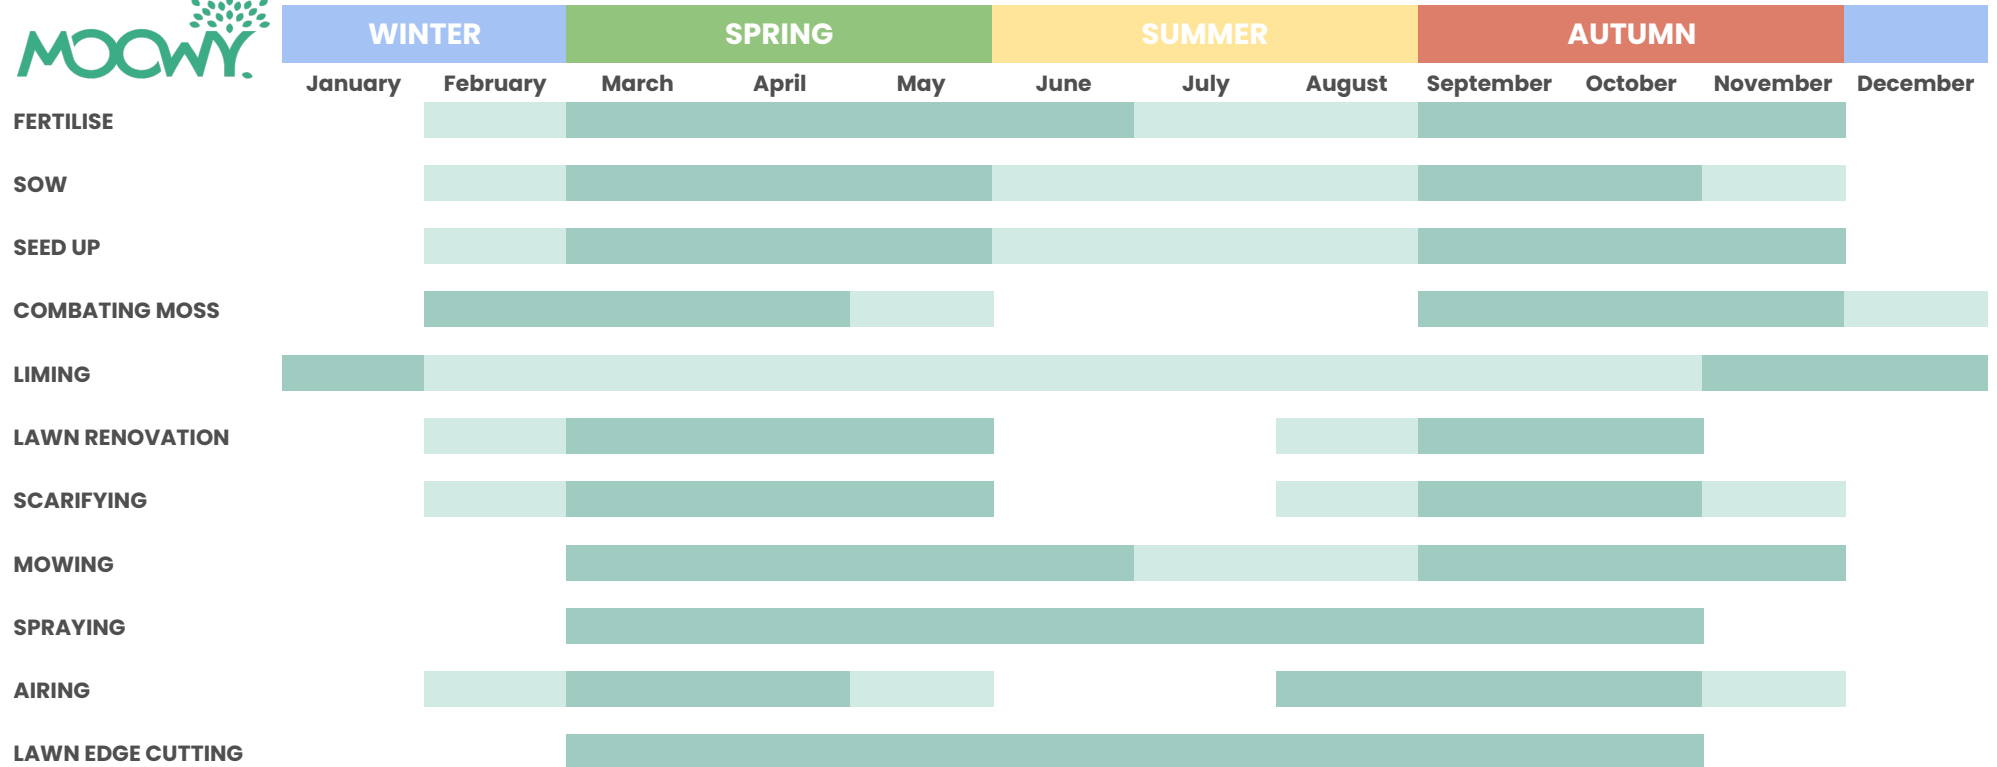

## LAWN MAINTENANCE CALENDAR

[www.moowy.co.uk](http://www.moowy.co.uk)

GOOD PERIOD

BEST PERIOD